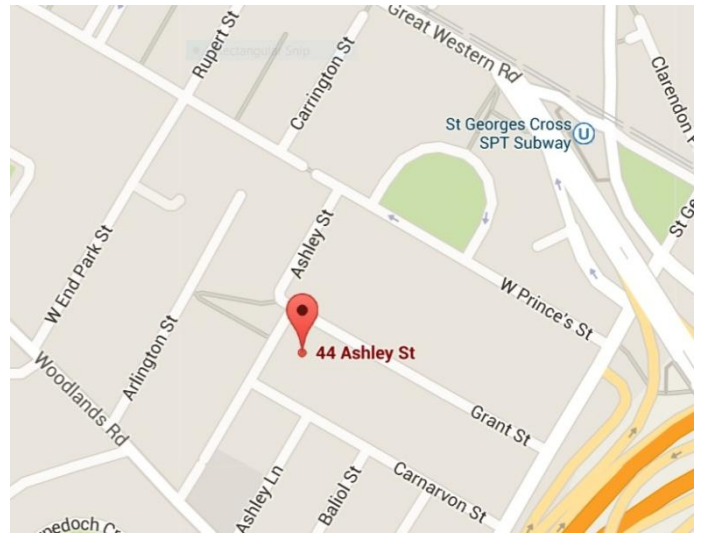

Where to find us:

The Albany Centre is at 44 Ashley Street. In between Woodlands Road and Great Western Road.

Near the Al-Furqan Mosque on Carrington St.

Just a 20 minute walk or 10 minute bus journey from Glasgow City Centre.

Bus Numbers

Maryhill Road-
60, 60A, 61

Woodlands Road-
4, 4A, 15

Great Western
Road –
6, 6A

Enter by the main door

Look out for our ASH or WASH sign posts

Our helpful volunteers will be here to welcome you.