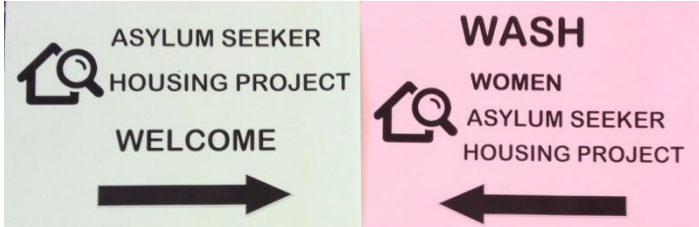

Look out for our ASH or WASH sign posts

Our helpful volunteers will be here to welcome you.